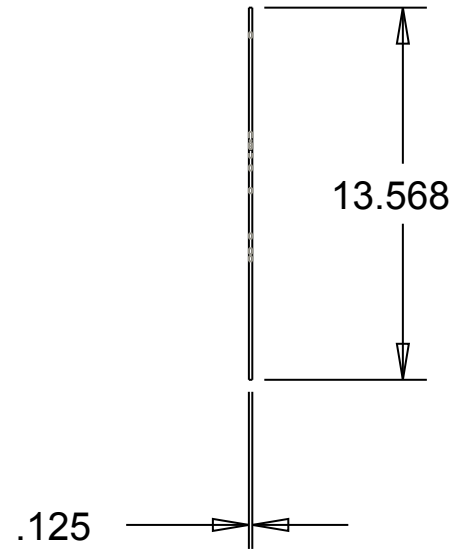

PLOrk bottom plate

drill and tap for feet and

electronics

drill and tap 1/4 -20 3 places