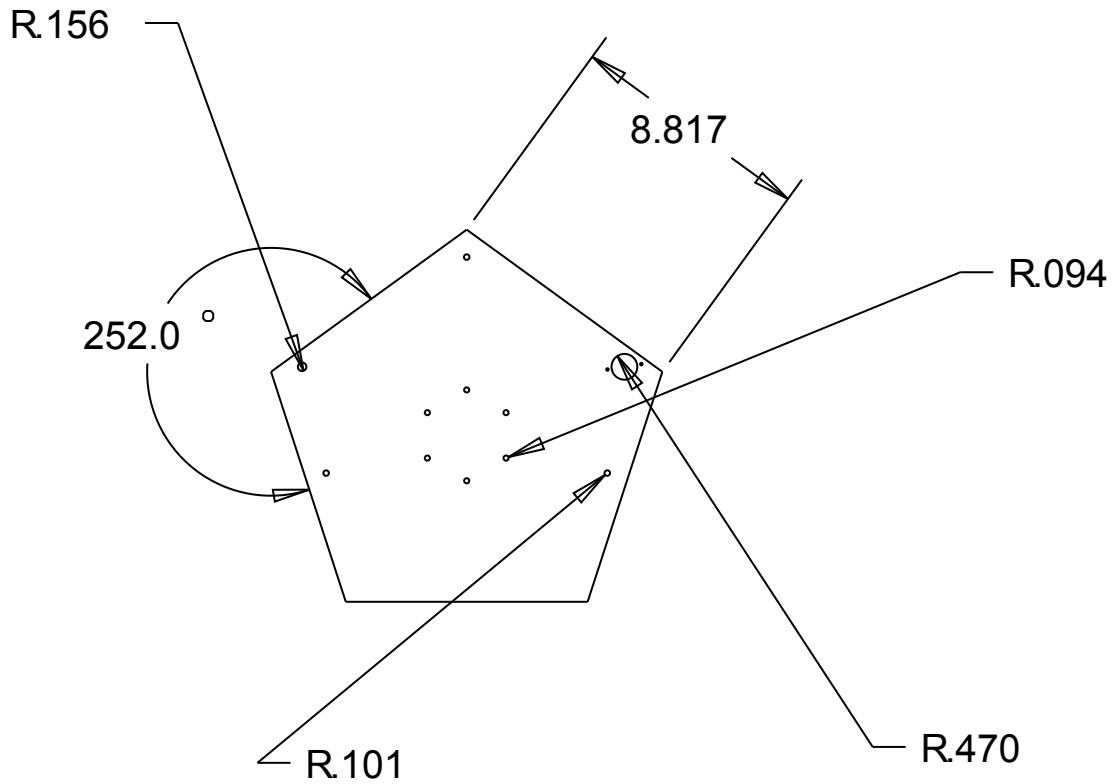

PLOrk bottom plate

drill and tap for feet and

electronics

drill and tap 1/4 -20 3 places